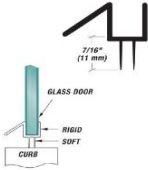

PDR-38	3/8 DRIP RAIL
PDR-12	1/2 DRIP RAIL

DFS	Double fin seal 98in