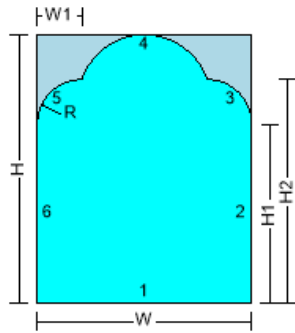

401SH - CONE (LEG HEIGHT)

402SH - CONE (ANGLE&RADIUS)

403SH - CONE RH

404SH - CONE LH

405SH - CONE RH (LEG, RADIUS&RISE)

406SH - CONE LH (LEG, RADIUS&RISE)

500SH - PENTAGON-IRREG

501SH - PENTAGON-IRREG

502SH - PENTAGON-IRREG

503SH - PENTAGON-IRREG

504SH - PENTAGON-IRREG

505SH - PENTAGON-IRREG

506SH - PENTAGON-IRREG

811SH - GABLE

901SH - DATUM PLANE 4 SIDED SHAPE

902SH - DATUM PLANE 4 SIDED SHAPE