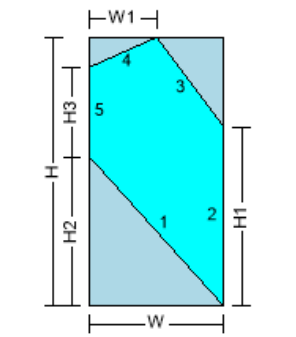

401SH - CONE (LEG HEIGHT)

402SH - CONE (ANGLE&RADIUS)

403SH - CONE RH

404SH - CONE LH

405SH - CONE RH (LEG, RADIUS&RISE)

406SH - CONE LH (LEG, RADIUS&RISE)

500SH - PENTAGON-IRREG

501SH - PENTAGON-IRREG

502SH - PENTAGON-IRREG

503SH - PENTAGON-IRREG

504SH - PENTAGON-IRREG

505SH - PENTAGON-IRREG

506SH - PENTAGON-IRREG

811SH - GABLE

901SH - DATUM PLANE 4 SIDED SHAPE

902SH - DATUM PLANE 4 SIDED SHAPE